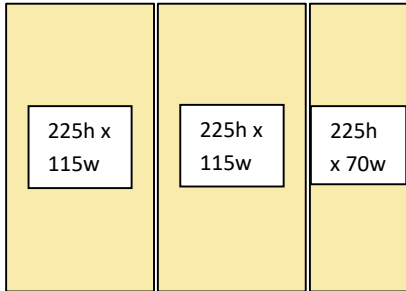

Vogue Sierra Firebrick Placement

Side

Back

Base