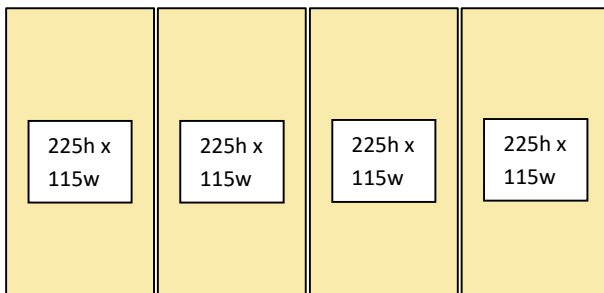

Vogue Sierra Firebrick Placement

Side

Back

Base